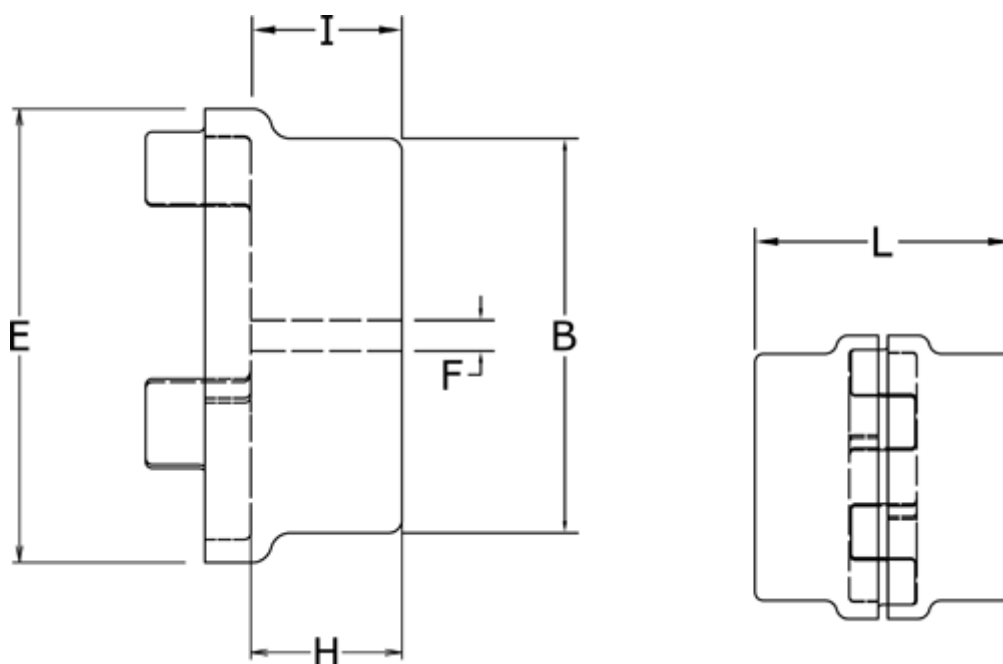

# Data Sheet

Article number: 3304028AAL

Description: Coupling hub 28/38A  
ALU Aluminium, Predrilled

## Measures

B	= 48
E	= 65
F	= -
H	= 35
I	= 28
L	= 90
Max. bore mm	= 28